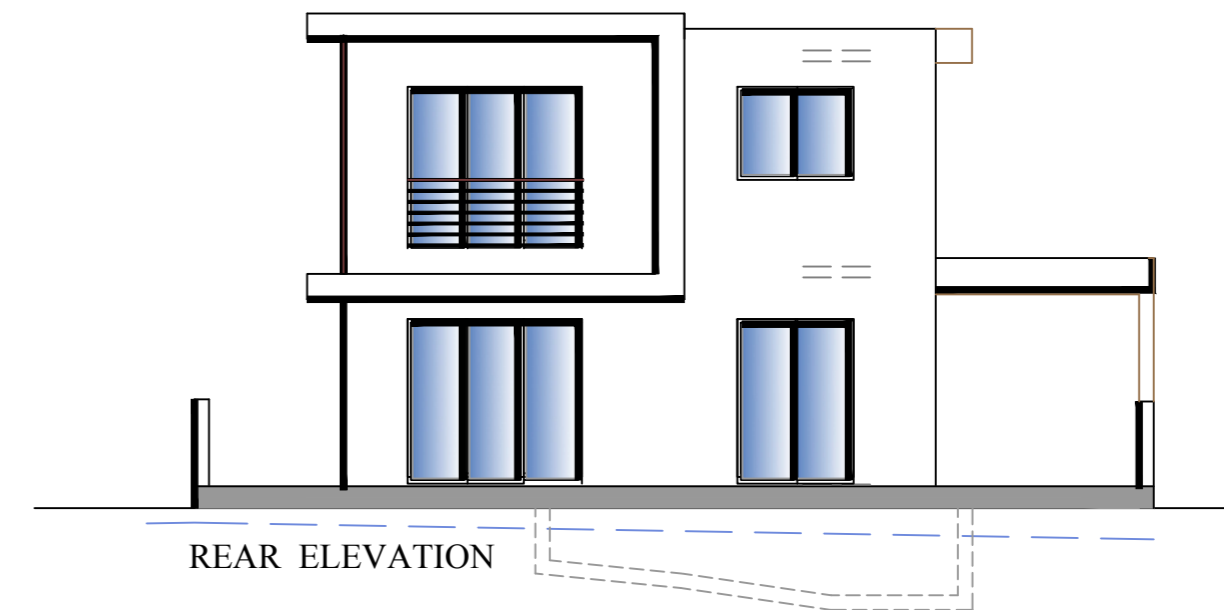

ENTRY ELEVATION

LEFT HAND SIDE ELEVATION

RIGHT HAND SIDE ELEVATION

REAR ELEVATION

JOB :	YEROSKEPOU RESIDENCE PAPHOS - CYPRUS		ARCHITECT:	YIANNOUKOU LAMBRIANIDOU JOANNA TEL. 26 - 222700 , MOB . 99577622	
CLIENT:	MARINOS HADJIMITSIS & OTHER (FOR MEDOUSA CONSTR. LTD) (MR & MRS EDMONDSON)		ELEVATIONS		
	SCALE :1:100	DATE : AUG' 2016	DWG NO.:	A 4	