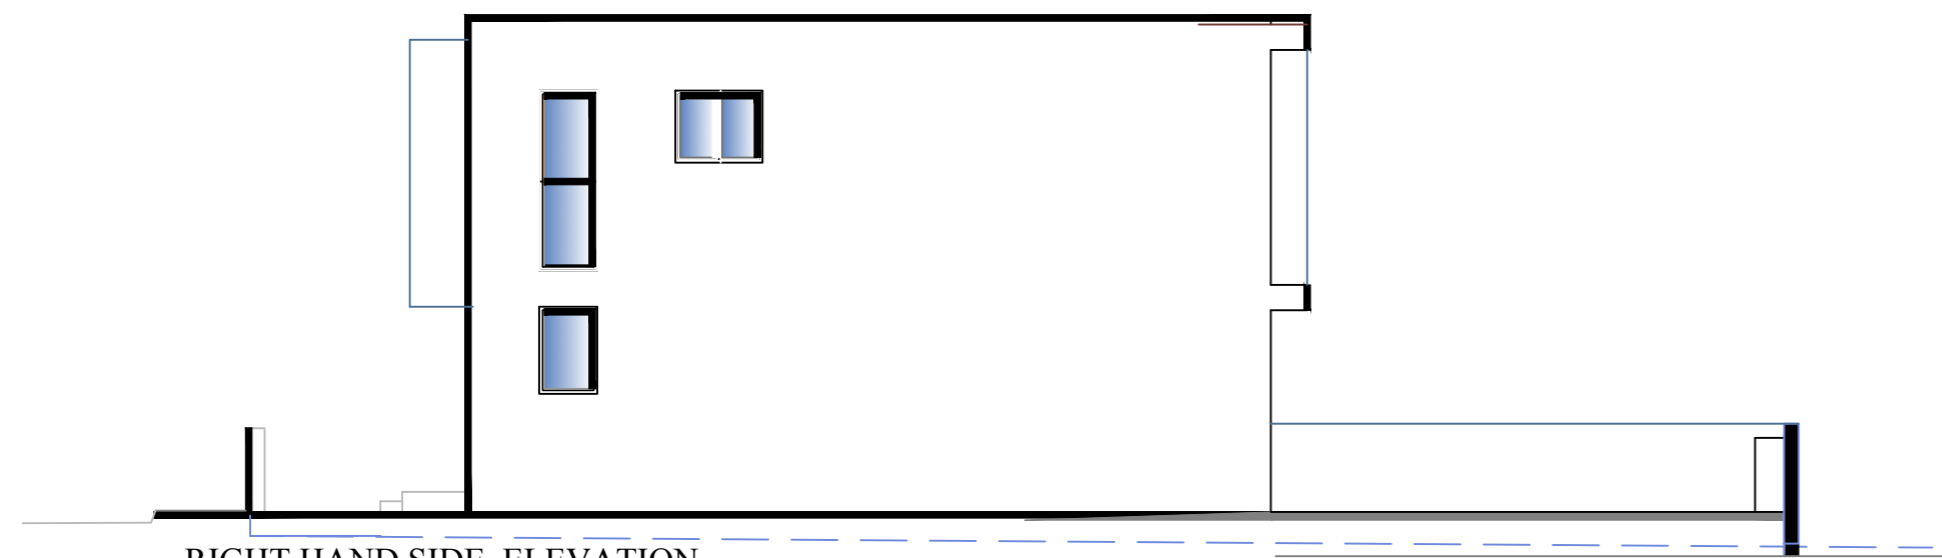

ENTRY ELEVATION

LEFT HAND SIDE ELEVATION

RIGHT HAND SIDE ELEVATION

REAR ELEVATION

JOB :	YEROSKEPOU RESIDENCE PAPHOS - CYPRUS		ARCHITECT:	YIANNOUKOU LAMBRIANIDOU JOANNA TEL. 26 - 222700 , MOB . 99577622	
CLIENT:	MARINOS HADJIMITSIS & OTHER (FOR MEDOUSA CONSTR. LTD) (MR & MRS EDMONDSON)		ELEVATIONS		
	SCALE :1:100	DATE : AUG' 2016	DWG NO.:	A 4	