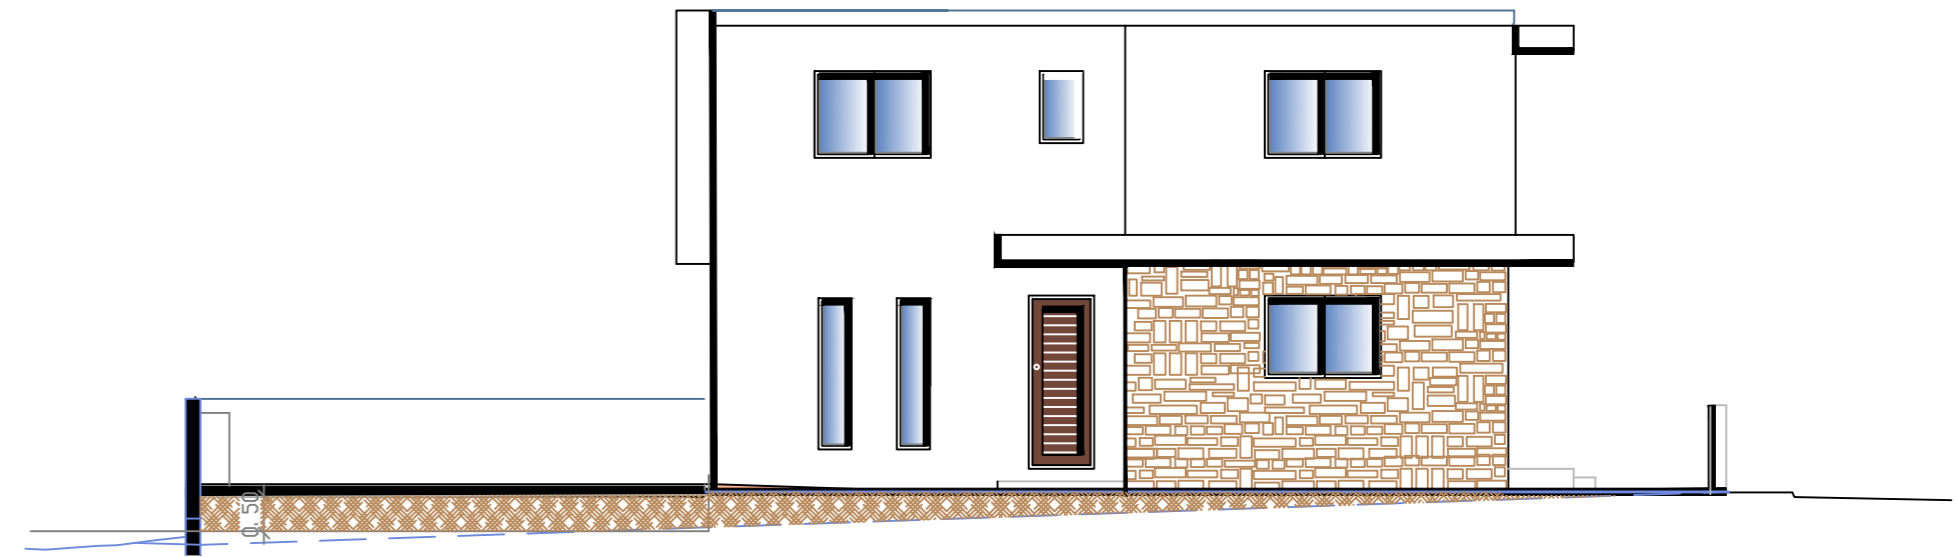

ENTRY ELEVATION

LEFT HAND SIDE ELEVATION

RIGHT HAND SIDE ELEVATION

REAR ELEVATION

JOB :	YEROSKEPOU RESIDENCE PAPHOS - CYPRUS		ARCHITECT:	YIANNOUKOU LAMBRIANIDOU JOANNA TEL. 26 - 222700 , MOB . 99577622	
CLIENT:	MARINOS HADJIMITSIS & OTHER (FOR MEDOUSA CONSTR. LTD) (MR & MRS EDMONDSON)		ELEVATIONS		
	SCALE :1:100	DATE : AUG' 2016	DWG NO.:	A 4	